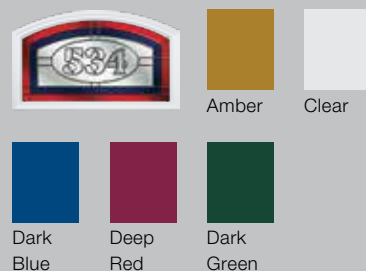

Heritage colours

Chartwell Green

Slate Grey

Larkspur Blue

Desert Sand

Willow

Camouflage Beige

Brunswick Green

Foiled Frame Standard colours*

Internal white only. Hinged open in only

Woodstain Colours

Internal colour matched or white

* Due to the difference of materials we cannot guarantee an exact match in colour or texture of the finished doors in foiled frames.

Clear lines:
in clear glass

Satin lines:
in satin backing

Panache:
in clear glass

Simplicity:

in clear bevelled glass

Victoriana:
in 4 colours

Dorchester:
in Green/Blue

Numbers:

The border on the numbers is available in the five colours shown and in any two combinations.

Whatever you want!

Personalising your composite exterior door from Hörmann doesn't end with the style, colour and finish. There is an extensive range of high quality accessories to choose from to suit the overall look of your home. Our corrosion resistant handles, letterplates, knockers, numerals and eyeviewers have been manufactured to an extremely high standard of performance.