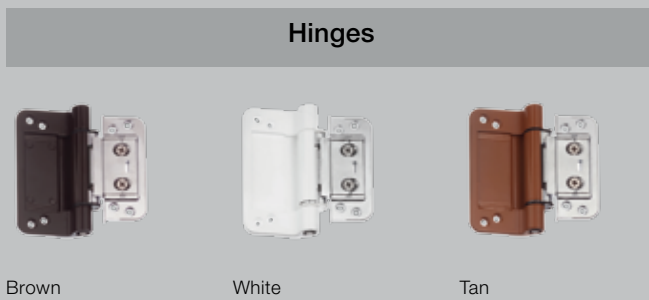

Lever / lever handles	Lever / Pad handles	Letterplates	Knockers	Numerals*
Gold					
Chrome					
Brushed Stainless					
Black					
White					

Hinges

Brown

White

Tan