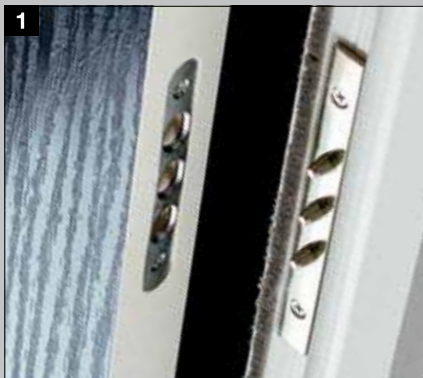

Standard range

1 Triple Dogbolts

- 2 sets of triple dogbolts supplied as standard on all Hörmann composite doors
- Designed to complement our existing high security multi-point lock
- Exclusive to Hörmann

2 Euro cylinder

Delivered with 3 keys as standard. With emergency and hazard function, i.e. the door lock can still be operated when the key is inserted on the inside.

Specialised range

3 AV2 Multipoint Autolock

Designed to provide homeowners with instant security by automatically engaging two solid high-tensile steel hooks and central latch every time the door is shut.

Standard 24 mm wide keeps with dust boxes, auto latch strike plate and off-set screw fixing for enhanced security.

4 Thunderbolt Heritage Lock

Designed to complement our traditional or modern doors featuring shoulder height locking.

5 Security cylinder

The security door cylinder incorporates an anti-snap facility to protect your door and keep your home secured.

6 Thumb-turn cylinder

The standard and security cylinders are available with an optional thumb-turn. The door can be locked and unlocked from the inside without the use of a key.